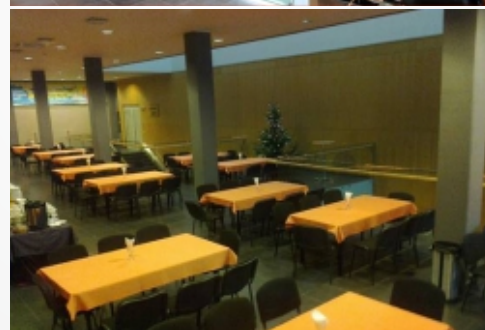

Expo/service areas